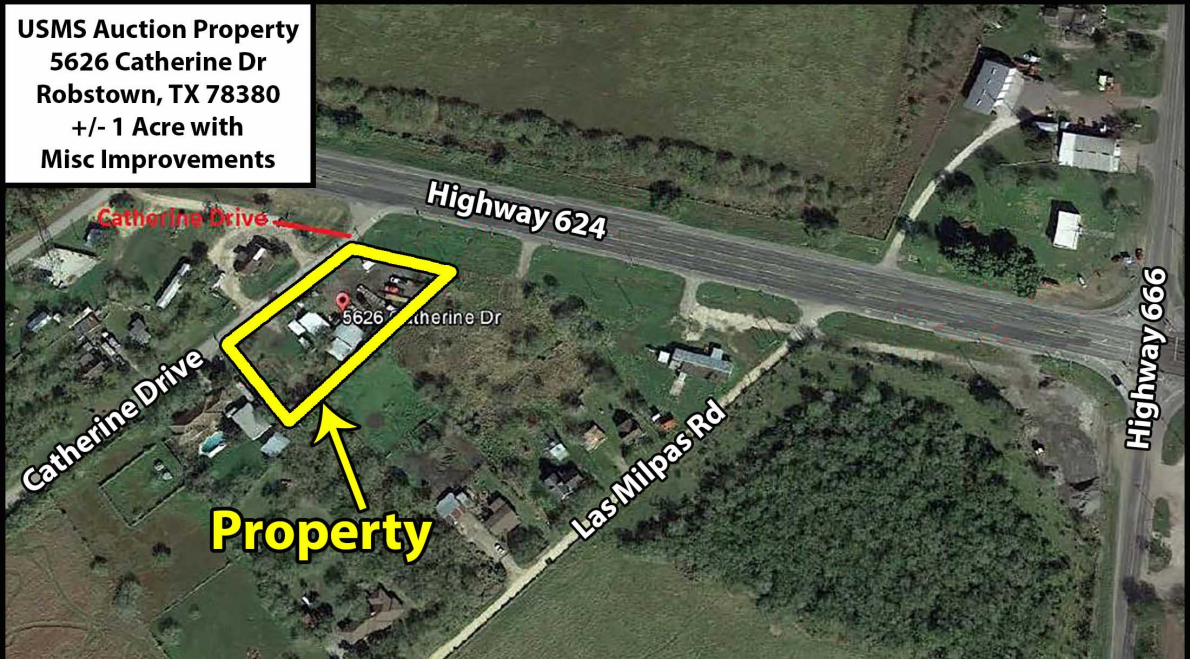

**USMS Auction Property**  
**5626 Catherine Dr**  
**Robstown, TX 78380**  
**+/- 1 Acre with**  
**Misc Improvements**

## 5626 CATHERINE DR, ROBSTOWN, TX 78380, USA

<https://test.soldoncompass.com>

Endless possibilities on this 1 +/- acre lot zoned for commercial use. Several structures can be used for storage with ample room to operate your business or start a business.

5626 Catherine Dr, Robstown, TX  
78380, USA

- Land
- Auction
- Pending

## BASIC FACTS

**Date added:** 01/02/19

**Type:** Land

**Lot size:** 1 acres

**Status:** Pending

---