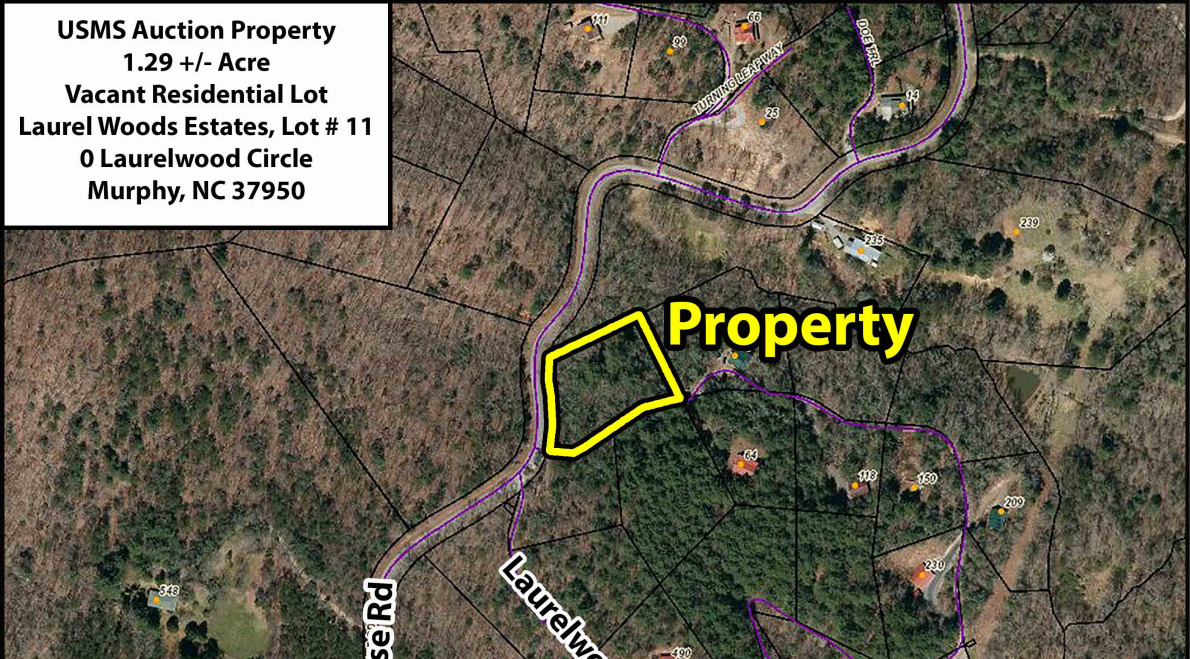

USMS Auction Property
1.29 +/- Acre

Vacant Residential Lot
Laurel Woods Estates, Lot # 11
0 Laurelwood Circle
Murphy, NC 37950

0 LAURELWOOD CIR, MURPHY, NC 27950, USA

<https://test.soldoncompass.com>

1.29 +/- Acre Vacant Residential Lot. Laurel Wood Estates
Lot # 11

Justin Ochs

Compass Auctions & Real Estate

📞 800-729-6466

✉️ JOchs@soldoncompass.com

🌐 <http://www.SoldonCompass.com>

0 Laurelwood Cir, Murphy, NC 27950,
USA

- Land/Acreage
- Auction
- Pending

Image not found or type unknown

BASIC FACTS

Date added: 12/14/18

Type: Land/Acreage

Lot size: 1.29 acres

Status: Pending

DOCUMENTS

Auction Flyer:  Auction-Flyer-4.pdf

TITLE DOCUMENTS

Title Report:  Lot-11-Laurel-Wood-Estates-Title-Commitment-01172019.pdf

BIDDING LINK

AUCTION: [Bidding Link](#)

REGISTER TO BID

Registration Link: [Auction Catalog and Registration](#)